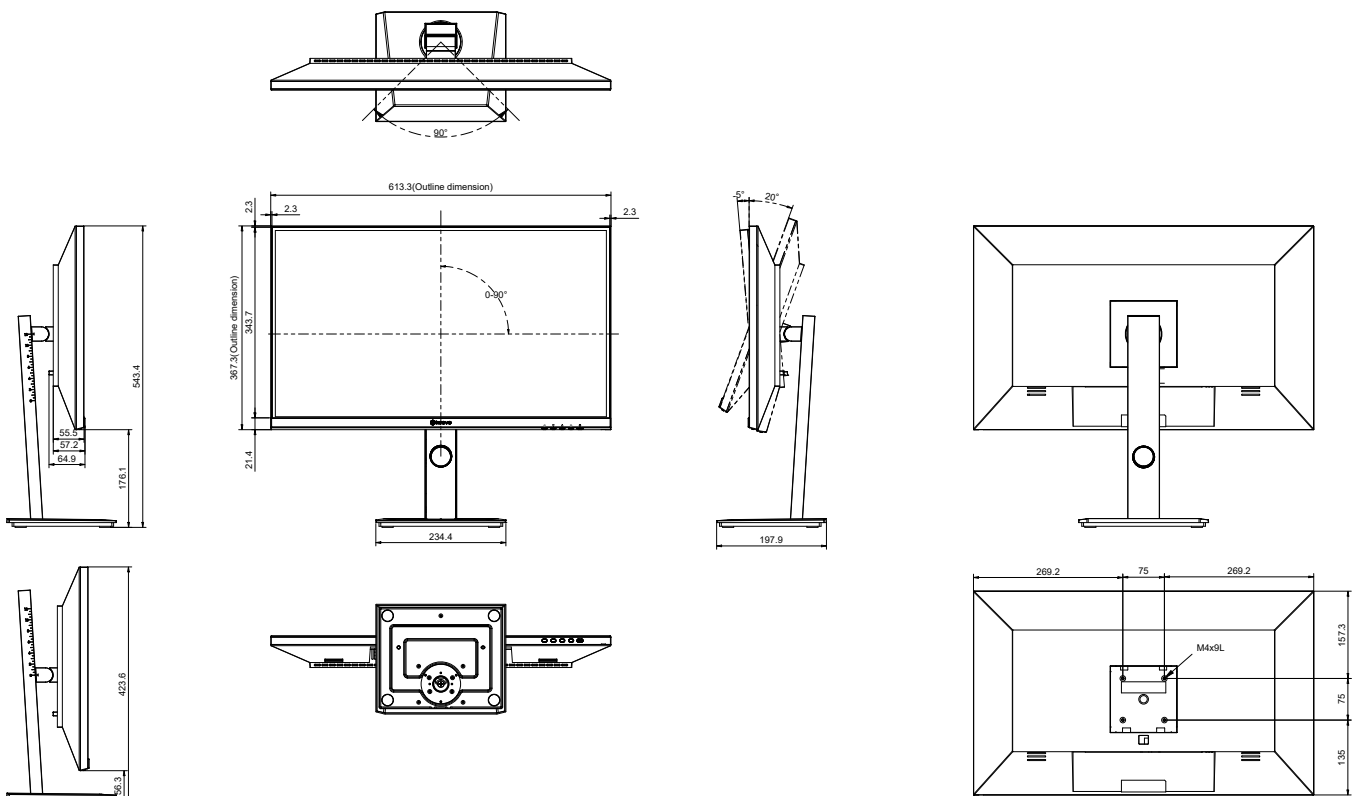

DW2701 27-INCH 1440P USB-C MONITOR WITH ERGONOMIC STAND

FEATURES

- WQHD 1440p Resolution with 16:9 aspect ratio
- USB Type C one-cable connectivity provides up to 65W charging power, video, audio and data transmission
- Full function ergonomic stand, including -5° ~ 20° tilt, 45° swivel, 90° pivot and 120mm height adjustment
- IPS-panel ensures the images to be clear in every viewing angle
- 124% NTSC, 113% DCI-P3, 140% sRGB, and 123% AdobeRGB color range
- PiP/PbP multiple windows from different input sources
- Eye Care: Flicker-free and Blue Light Filter technology reduces eye discomfort
- HDMI, DisplayPort and dual 2W speakers for multimedia content
- Compatible with 75 x 75mm VESA mounting standard

The DW2701 27-Inch USB-C monitor is designed to provide a productive workspace for multitasking on a single screen at the office and home. With a one-cable solution, it is easy to connect the laptop or tablet while charging the device, allowing you to start working quickly. In addition, the monitor features 2560 x 1440 resolution, wide viewing angle and richer color performance, delivering crisp and accurate image performance in detail. Its full-function ergonomic stand allows you to build a productive and comfortable working environment for document editing, web design, artwork creation and video production.

TECHNICAL DRAWING

SPECIFICATIONS

Panel

Panel Type	LED-Backlit TFT LCD (IPS Technology)
Panel Size	27"
Max. Resolution	WQHD 2560 x 1440
Pixel Pitch	0.233 mm
Brightness	350 cd/m ²
Contrast Ratio	1000000:1(DCR)
Viewing Angle (H/V)	178°/178°
Display Colour	16.7M
Colour Gamut	sRGB 140% , NTSC 124% , DCI-P3 113% , Adobe RGB 123%
Response Time	5 ms
Surface Treatment	Anti-Glare Treatment (Haze 25%), 3H Hard Coating

Dimensions

Product with Base (W x H x D)	613.3 x 543.4 x 197.9 mm (24.2" x 21.4" x 7.8")
Product w/o Base (W x H x D)	613.3 x 367.3 x 57.2 mm (24.2" x 14.5" x 2.3")
Packaging (W x H x D)	920.0 x 457.0 x 168.0 mm (36.2" x 18.0" x 6.6")