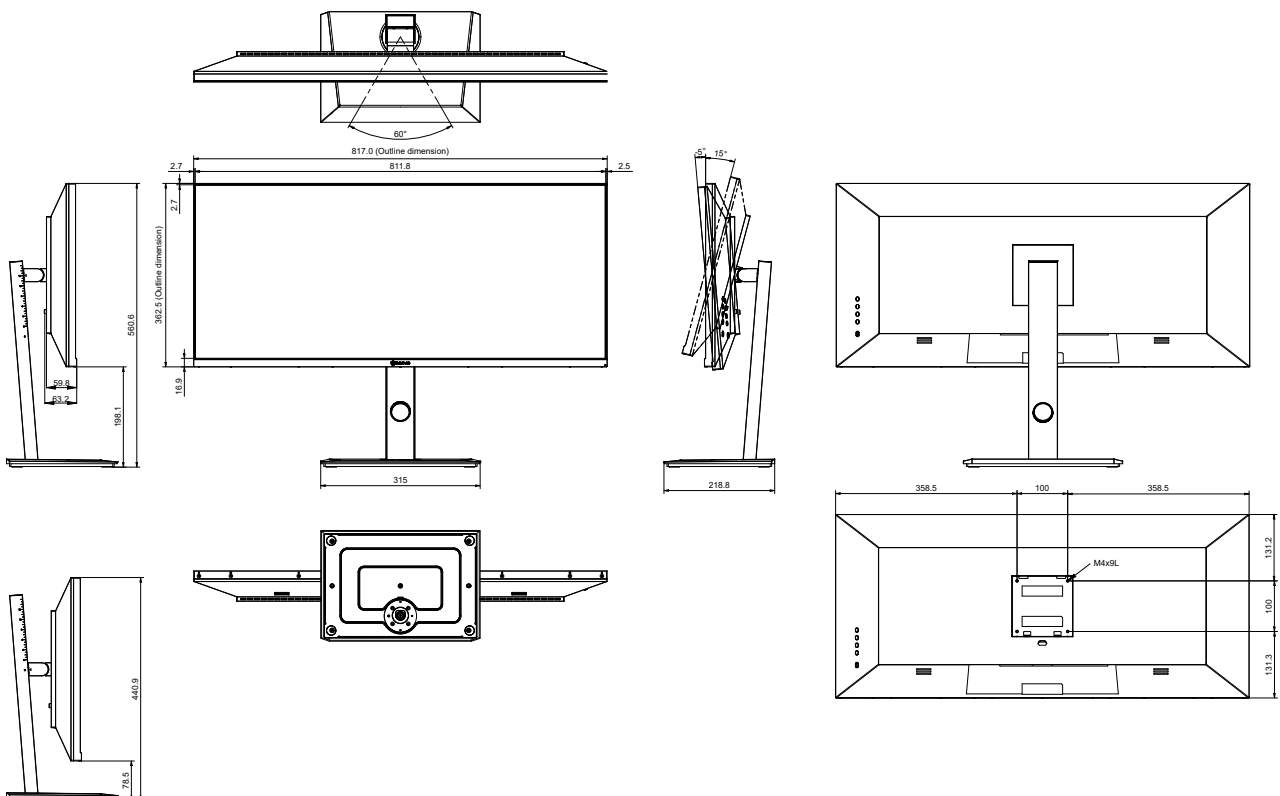

TECHNICAL DRAWING